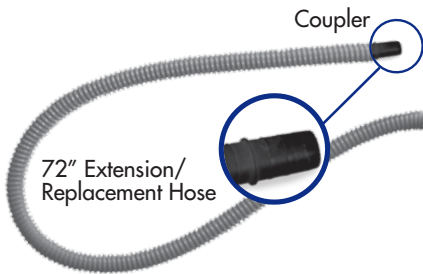

## Siphon King® Utility Pump

Coupler

72" Extension/  
Replacement Hose

Pump Foot Assembly

36" x 36"