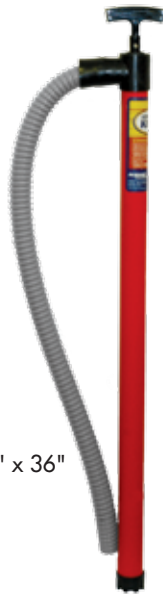

## Siphon King® Utility Pump

Coupler

72" Extension/  
Replacement Hose

Pump Foot Assembly

36" x 36"

### DID YOU KNOW THAT THE SIPHON KING:

#### Is available in four sizes?

Get a Siphon King pump specific to your application! Available in 24" pump with 36" hose, 36" pump with 36" or 72" hose, and 60" pump with 72" hose.