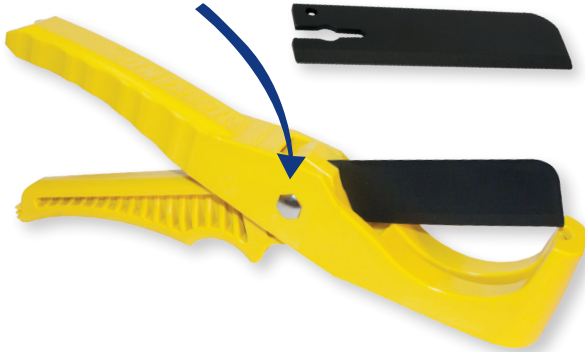

# SWITCH BLADE PRO™

One Touch  
Quick  
Release  
Blade

10 PACK DISPENSER  
W/MAGNETIC BACKING

One Touch  
Quick  
Release  
Blade

## King Tools

Pipe Cutters

Cuts  
through  
PVC Pipe  
**33% EASIER**  
than Stainless  
Steel Blades!

Cuts  
through  
PVC Pipe  
**78% EASIER**  
than Stainless  
Steel Blades!

**KING**  
INNOVATION® 50100-135 REV B 06/23

### SwitchBlade Pro Cutter

SKU#	Description	Selling Unit
SB5000	Cutter w/ PTFE Blade	Card of 1
BL5001	PTFE Coated Blade	Card of 1
BL5010	PTFE Coated Blades	Pack of 10

- Blades are sharpened, and PTFE coated out of Carbon Steel for unmatched cutting quality
- Comfort fit handle designed to conform to the contour of your hand
- Quick release blade, simple push button blade release allows for the fastest blade swap on the market
- Replacement blades are available in single packs or 10 pack cartridges with magnetic backing
- Cuts polyethylene pipe and rubber hose through 1 1/2"
- Cuts class PVC pipe through 1 1/4"

### 2" SwitchBlade Pro Cutter

SKU#	Description	Selling Unit
SB6000	2" Cutter w/ PTFE Blade	Card of 1
BL6001	2" PTFE Coated Blade	Card of 1

- Blades are sharpened, and PTFE coated out of Carbon Steel for unmatched cutting quality
- Comfort fit handle designed to conform to the contour of your hand
- Quick release blade, simple push button blade release allows for the fastest blade swap on the market
- Replacement blades are available in single packs
- Cuts polyethylene pipe and rubber hose through 2"
- Cuts class PVC pipe through 1 1/2"