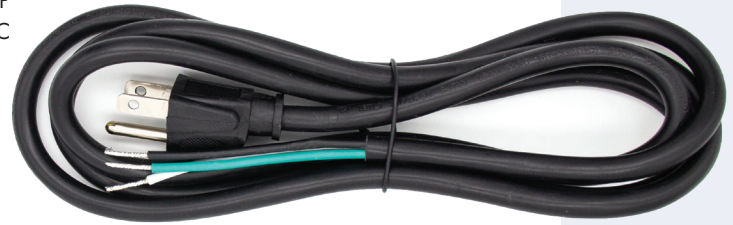

8' Power Cord/Pigtail 16/3, 90° Plug

Catalog #	Description	Selling Unit
25280	8' Cord	Bag of 1

- UL Listed for safety
- For multiple residential/commercial applications including power to irrigation controllers, etc.
- Includes one Strain Relief Cord Grip
- Three (3) conductor cord
- Wire Gauge: #16 stranded wire
- 90° angle plug for versatility
- For indoor/outdoor use
- NEMA 5-15P
- 13A, 125VAC

Accessories

Power Cords/Pigtails

Product Information:

King Innovation's three conductor power cords are the perfect resource for multiple residential and commercial applications. They are approved for use indoors and outdoors and the plug is available with a straight or 90° angle creating versatility. Common applications include providing power to irrigation controllers, garbage disposals, dishwashers and more and is ETL or UL Listed for safety.

Features and Benefits:

- Variety of lengths creates flexibility
- For indoor/outdoor use broadens possible applications

Features and Benefits:

- The Strain Relief Cord Grip offers a secure, waterproof connection and resistance against strain on the cord over time

6' Power Cord/Pigtail 16/3, Straight Plug

Catalog #	Description	Selling Unit
25261	6' Cord	Sleeve of 1

- ETL Listed for safety
- For multiple residential/commercial applications including power to irrigation controllers, dishwashers, etc.
- Three (3) conductor SJTW cord
- Wire Gauge: #16 stranded wire
- Straight plug
- For indoor/outdoor use
- NEMA 5-15P
- 13A, 125VAC