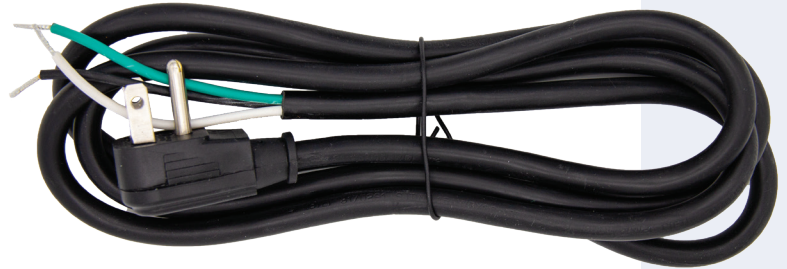

Accessories

Power Cords/Pigtails

Product Information:

King Innovation's three conductor power cords are the perfect resource for multiple residential and commercial applications for indoor and outdoor use. The plug is available straight or at a 90-degree angle, creating versatility for the application of irrigation controllers and more and is ETL or UL Listed for safety.

- ETL Listed for safety
- For multiple residential/commercial applications including power to irrigation controllers, etc.
- Three (3) conductor SJTW cord
- Wire Gauge: #16 stranded wire
- 90° angle plug for versatility
- For indoor/outdoor use
- NEMA 5-15P
- 13A, 125VAC

8' Power Cord/Pigtail 16/3, 90° Plug

Catalog #	Description	Selling Unit
25280	8' Cord	Bag of 1

- UL Listed for safety
- For multiple residential/commercial applications including power to irrigation controllers, etc.
- Includes one Strain Relief Cord Grip
- Three (3) conductor cord
- Wire Gauge: #16 stranded wire
- 90° angle plug for versatility
- For indoor/outdoor use
- NEMA 5-15P
- 13A, 125VAC

Accessories

Power Cords/Pigtails

Product Information:

King Innovation's three conductor power cords are the perfect resource for multiple residential and commercial applications. They are approved for use indoors and outdoors and the plug is available with a straight or 90° angle creating versatility. Common applications include providing power to irrigation controllers, garbage disposals, dishwashers and more and is ETL or UL Listed for safety.